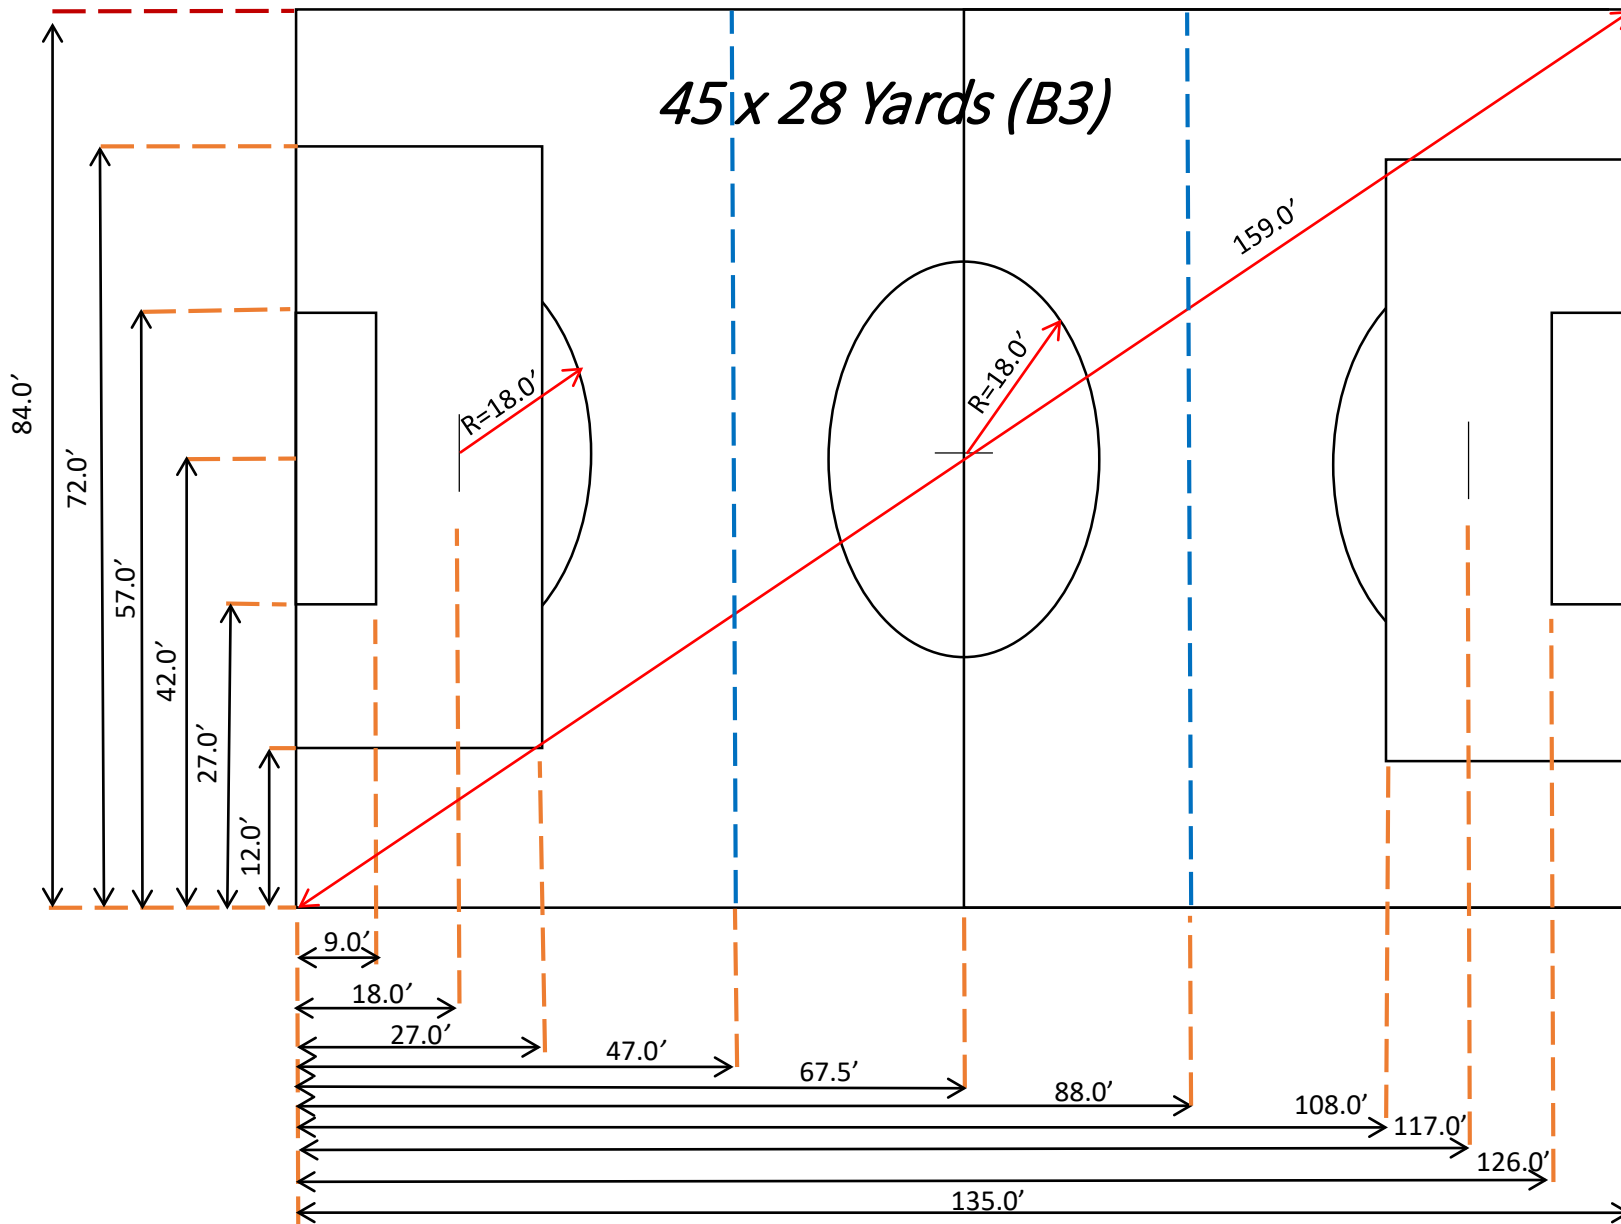

EAST GREENWICH, NJ SOCCER ASSOCIATION

FIELD DIMENSIONS AND LAYOUTS

Field Layout – 11v11 Large

105 x 75 Yards (B4)

Field Layout -11v11 Small

Field Layout – 9v9

Field Layout – 7v7

60 X 45 Yards (F2 & B5)

Field Layout – 5v5

SIZING

- **Maximum Size**

- F1 = ??
- F2 = 180' x 135' / (60 X 45 Yards)
- F3 = 300' x 189' / (100 x 63 Yards)
- B1 = 300' x 180' / (100 x 60 Yards)
- B2 = 300' x 180' / (100 x 60 Yards)
- B3 = 291' x 189' / (97 x 63 Yards)
- B4 = 315' x 225' / (105 x 75 Yards)
- B5 = 180' x 135' / (60 X 45 Yards)

- **Layout Size**

- 11 v 11 Large = 45 x 28 Yards
- 11 v 11 Small = 45 x 28 Yards
- 9 v 9 = 75 x 47.3 Yards
- 7 v-7 = 60 x 45 Yards
- 5 v-5 = 45 x 28 Yards
- 3 v-3 = 30 x 20 Yards