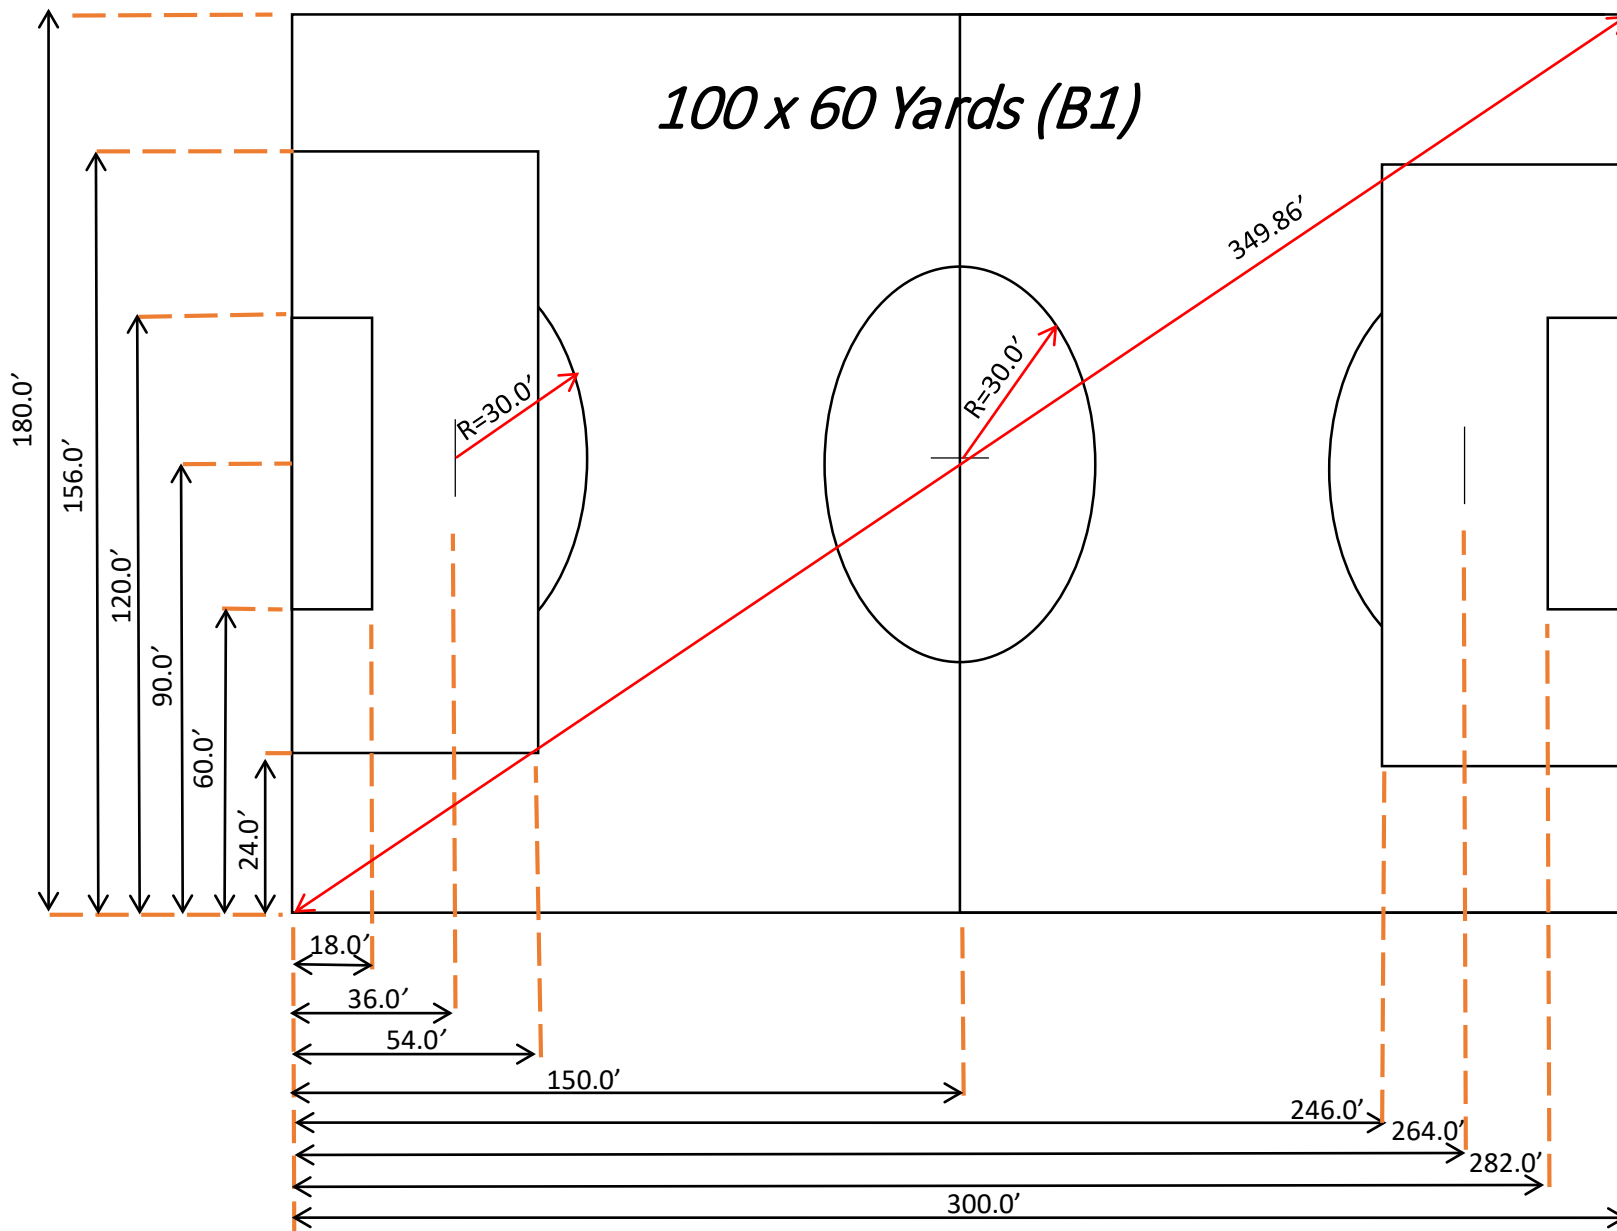

EAST GREENWICH, NJ SOCCER ASSOCIATION

FIELD DIMENSIONS AND LAYOUTS

Field Layout – 11v11 Large

105 x 75 Yards (B4)

Field Layout -11v11 Small

Field Layout – 9v9

Field Layout – 7v7

60 X 45 Yards (F2 & B5)

Field Layout – 5v5

SIZING

- **Maximum Size**

- F1 = ??
- F2 = 180' x 135' / (60 X 45 Yards)
- F3 = 300' x 189' / (100 x 63 Yards)
- B1 = 300' x 180' / (100 x 60 Yards)
- B2 = 300' x 180' / (100 x 60 Yards)
- B3 = 291' x 189' / (97 x 63 Yards)
- B4 = 315' x 225' / (105 x 75 Yards)
- B5 = 180' x 135' / (60 X 45 Yards)

- **Layout Size**

- 11 v 11 Large = 45 x 28 Yards
- 11 v 11 Small = 45 x 28 Yards
- 9 v 9 = 75 x 47.3 Yards
- 7 v-7 = 60 x 45 Yards
- 5 v-5 = 45 x 28 Yards
- 3 v-3 = 30 x 20 Yards