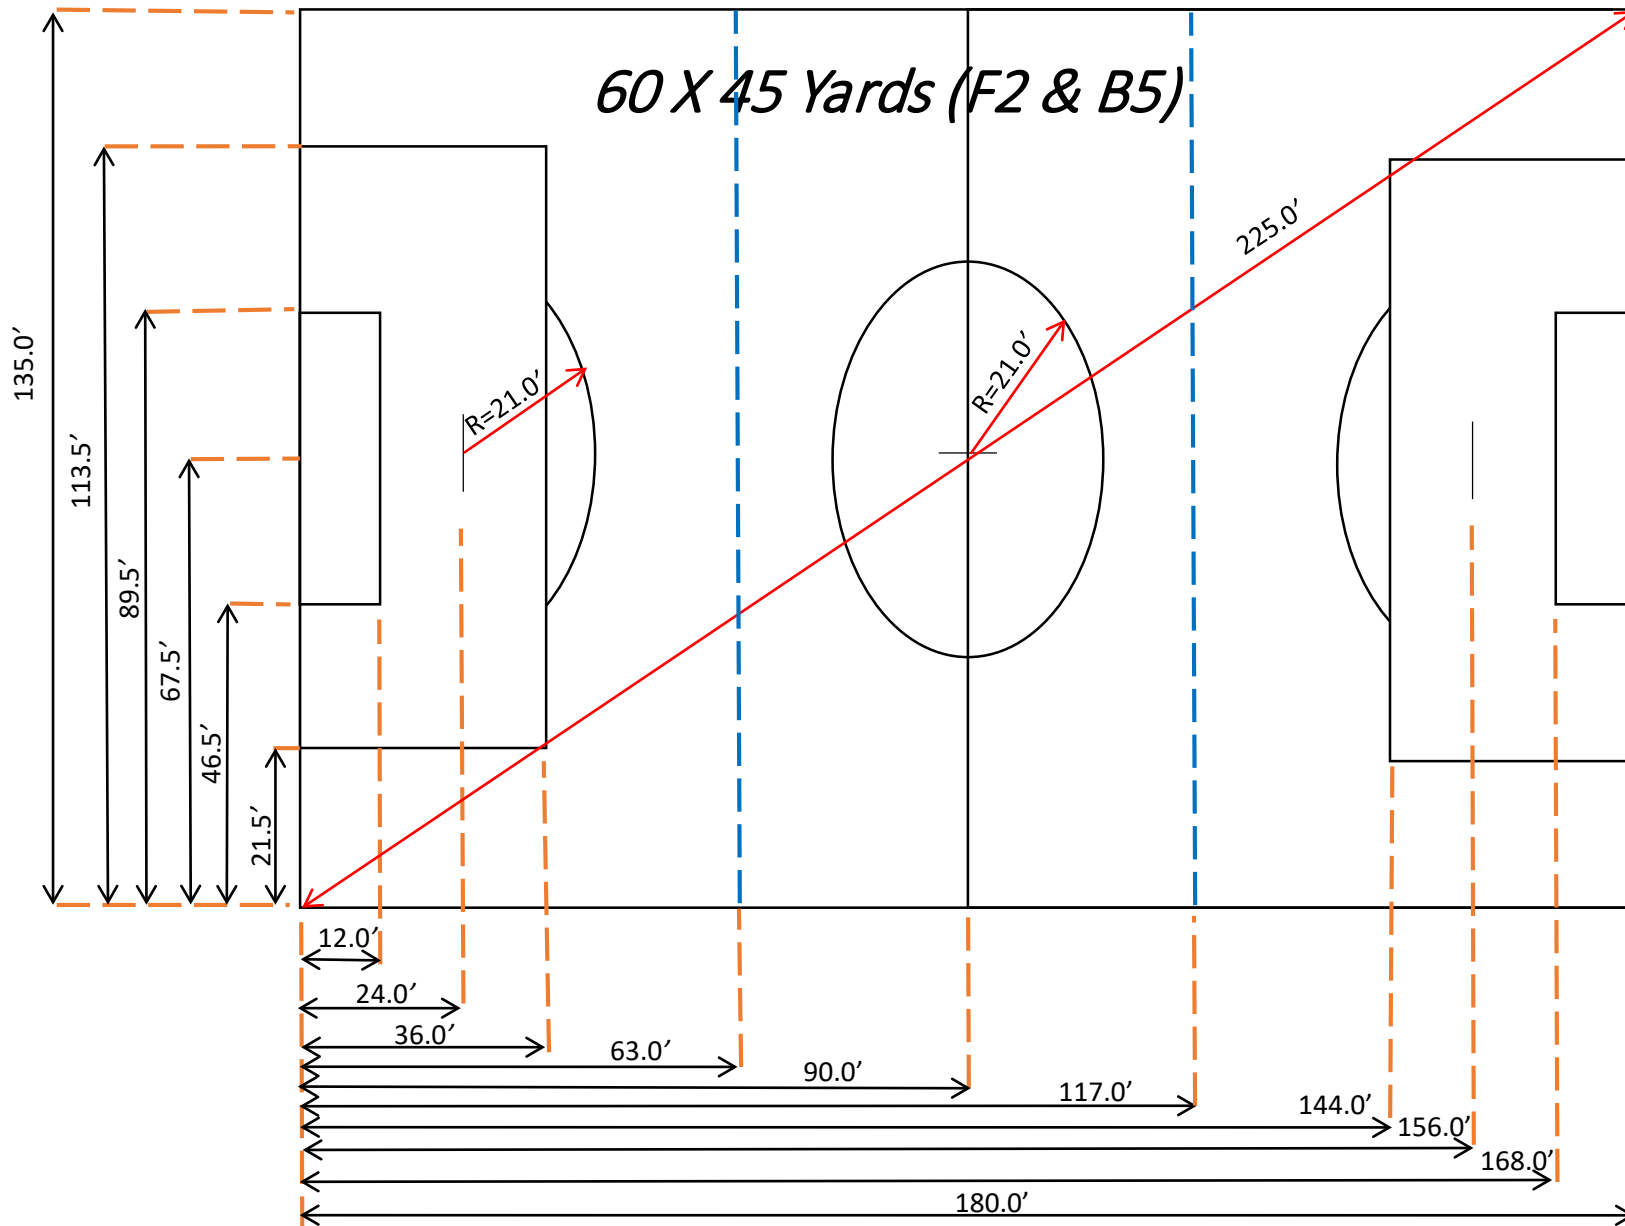

EAST GREENWICH, NJ SOCCER ASSOCIATION

FIELD DIMENSIONS AND LAYOUTS

Field Layout – 11v11 Large

105 x 75 Yards (B4)

Field Layout -11v11 Small

Field Layout – 9v9

Field Layout – 7v7

60 X 45 Yards (F2 & B5)

Field Layout – 5v5

SIZING

- **Maximum Size**

- F1 = ??
- F2 = 180' x 135' / (60 X 45 Yards)
- F3 = 300' x 189' / (100 x 63 Yards)
- B1 = 300' x 180' / (100 x 60 Yards)
- B2 = 300' x 180' / (100 x 60 Yards)
- B3 = 291' x 189' / (97 x 63 Yards)
- B4 = 315' x 225' / (105 x 75 Yards)
- B5 = 180' x 135' / (60 X 45 Yards)

- **Layout Size**

- 11 v 11 Large = 45 x 28 Yards
- 11 v 11 Small = 45 x 28 Yards
- 9 v 9 = 75 x 47.3 Yards
- 7 v-7 = 60 x 45 Yards
- 5 v-5 = 45 x 28 Yards
- 3 v-3 = 30 x 20 Yards