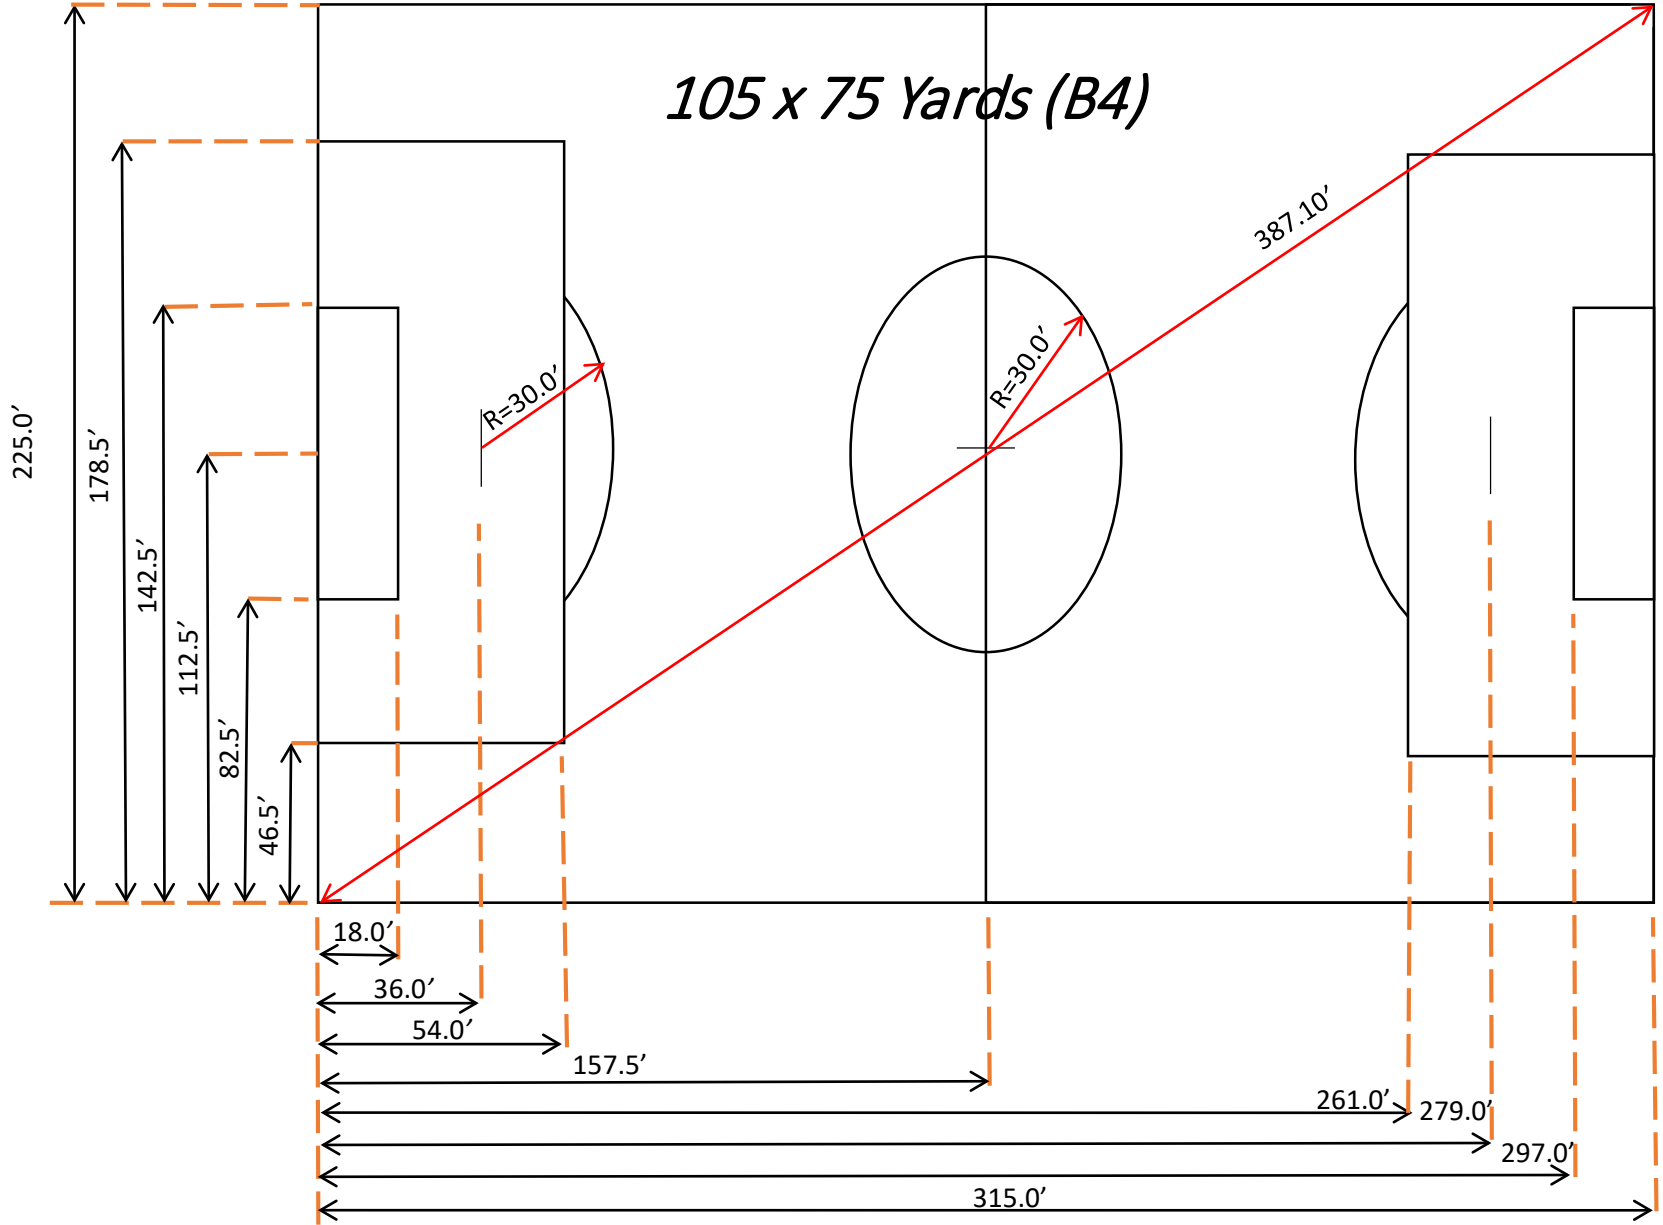

EAST GREENWICH, NJ SOCCER ASSOCIATION

FIELD DIMENSIONS AND LAYOUTS

Field Layout – 11v11 Large

105 x 75 Yards (B4)

Field Layout -11v11 Small

Field Layout – 9v9

Field Layout – 7v7

60 X 45 Yards (F2 & B5)

Field Layout – 5v5

SIZING

- **Maximum Size**

- F1 = ??
- F2 = 180' x 135' / (60 X 45 Yards)
- F3 = 300' x 189' / (100 x 63 Yards)
- B1 = 300' x 180' / (100 x 60 Yards)
- B2 = 300' x 180' / (100 x 60 Yards)
- B3 = 291' x 189' / (97 x 63 Yards)
- B4 = 315' x 225' / (105 x 75 Yards)
- B5 = 180' x 135' / (60 X 45 Yards)

- **Layout Size**

- 11 v 11 Large = 45 x 28 Yards
- 11 v 11 Small = 45 x 28 Yards
- 9 v 9 = 75 x 47.3 Yards
- 7 v-7 = 60 x 45 Yards
- 5 v-5 = 45 x 28 Yards
- 3 v-3 = 30 x 20 Yards