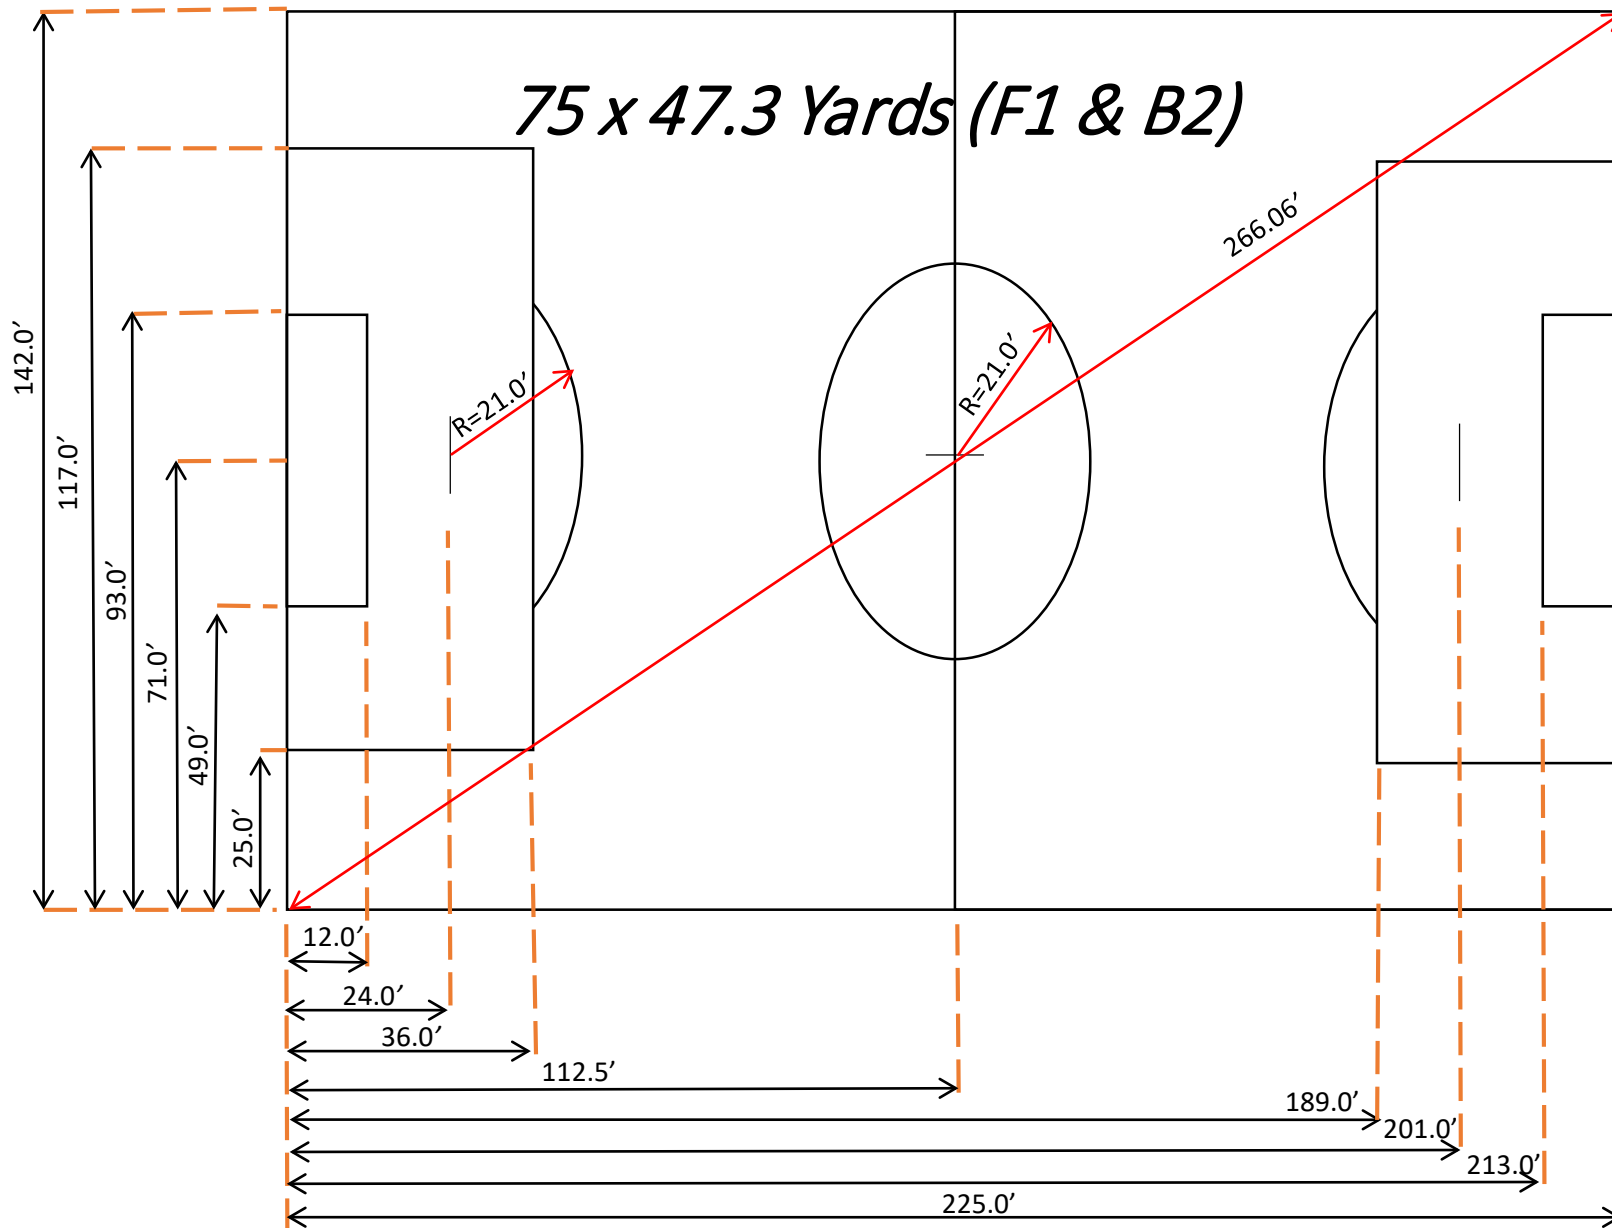

EAST GREENWICH, NJ SOCCER ASSOCIATION

FIELD DIMENSIONS AND LAYOUTS

Field Layout – 11v11 Large

105 x 75 Yards (B4)

Field Layout -11v11 Small

Field Layout – 9v9

Field Layout – 7v7

60 X 45 Yards (F2 & B5)

Field Layout – 5v5

SIZING

- **Maximum Size**

- F1 = ??
- F2 = 180' x 135' / (60 X 45 Yards)
- F3 = 300' x 189' / (100 x 63 Yards)
- B1 = 300' x 180' / (100 x 60 Yards)
- B2 = 300' x 180' / (100 x 60 Yards)
- B3 = 291' x 189' / (97 x 63 Yards)
- B4 = 315' x 225' / (105 x 75 Yards)
- B5 = 180' x 135' / (60 X 45 Yards)

- **Layout Size**

- 11 v 11 Large = 45 x 28 Yards
- 11 v 11 Small = 45 x 28 Yards
- 9 v 9 = 75 x 47.3 Yards
- 7 v-7 = 60 x 45 Yards
- 5 v-5 = 45 x 28 Yards
- 3 v-3 = 30 x 20 Yards