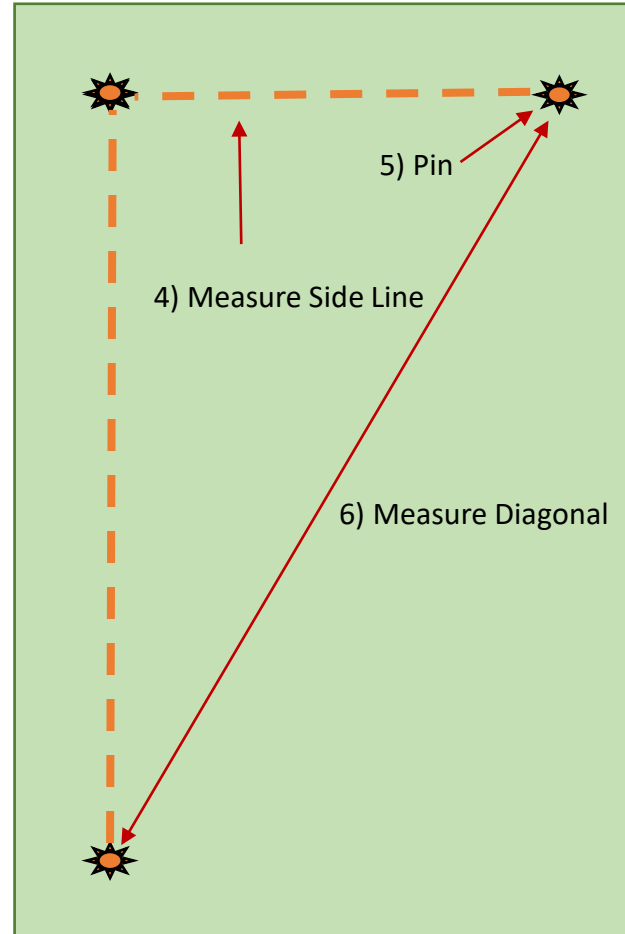

EAST GREENWICH, NJ SOCCER ASSOCIATION

FIELD SET-UP AND INITIAL LINING

Step 1 – Build End and Side Line Rectangle

After the four pins are placed and confirmed to be square, String and Paint Lines

Step 2 – Pin, String and Paint Interior Lines

Step 3 –Paint Circles and Remove Pins/String