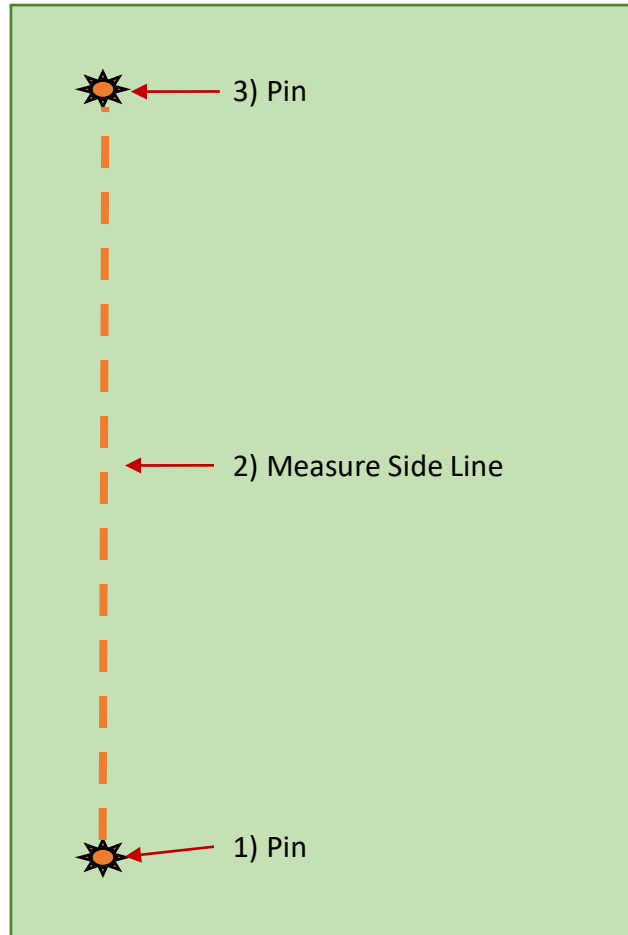

EAST GREENWICH, NJ SOCCER ASSOCIATION

FIELD SET-UP AND INITIAL LINING

Step 1 – Build End and Side Line Rectangle

After the four pins are placed and confirmed to be square, String and Paint Lines

Step 2 – Pin, String and Paint Interior Lines

Step 3 –Paint Circles and Remove Pins/String