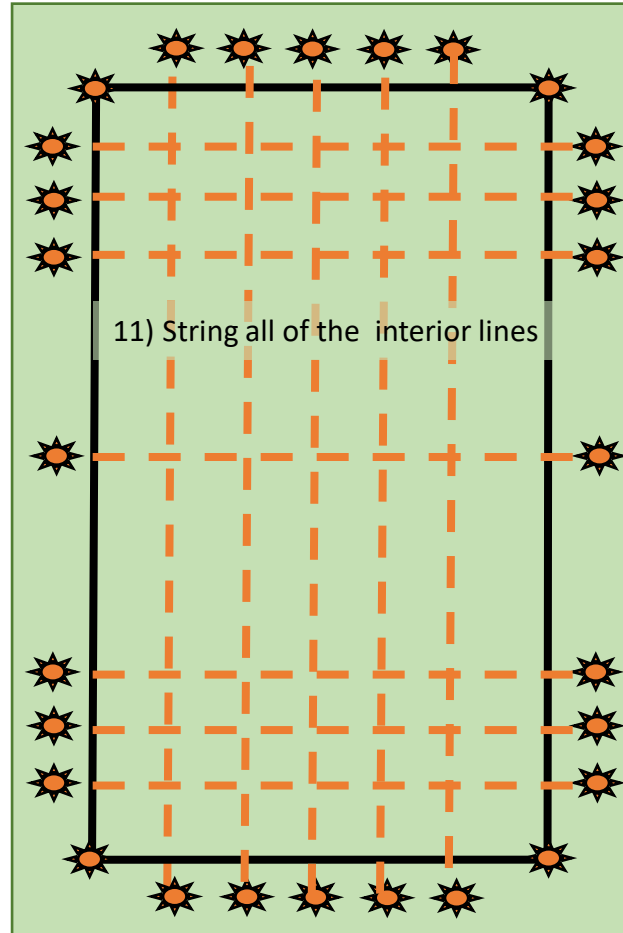

EAST GREENWICH, NJ SOCCER ASSOCIATION

FIELD SET-UP AND INITIAL LINING

Step 1 – Build End and Side Line Rectangle

After the four pins are placed and confirmed to be square, String and Paint Lines

Step 2 – Pin, String and Paint Interior Lines

Step 3 –Paint Circles and Remove Pins/String