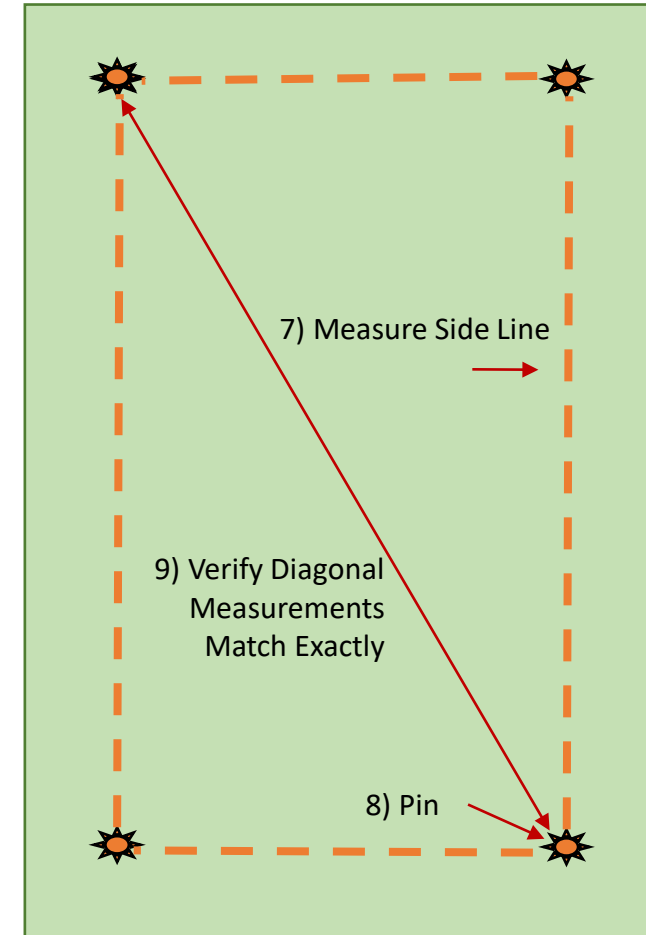

EAST GREENWICH, NJ SOCCER ASSOCIATION

FIELD SET-UP AND INITIAL LINING

Step 1 – Build End and Side Line Rectangle

After the four pins are placed and confirmed to be square, String and Paint Lines

Step 2 – Pin, String and Paint Interior Lines

Step 3 –Paint Circles and Remove Pins/String