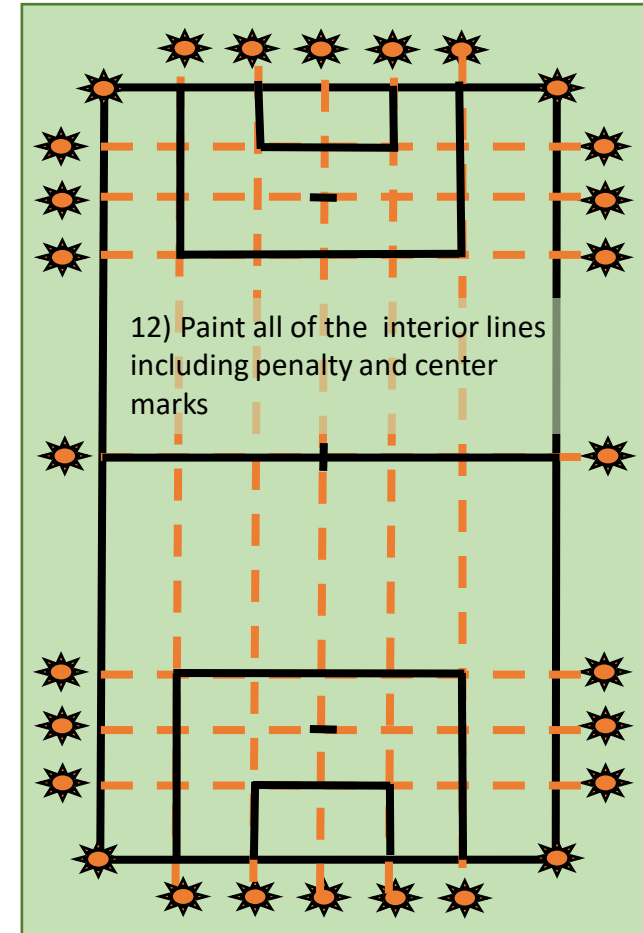

EAST GREENWICH, NJ SOCCER ASSOCIATION

FIELD SET-UP AND INITIAL LINING

Step 1 – Build End and Side Line Rectangle

After the four pins are placed and confirmed to be square, String and Paint Lines

Step 2 – Pin, String and Paint Interior Lines

Step 3 –Paint Circles and Remove Pins/String