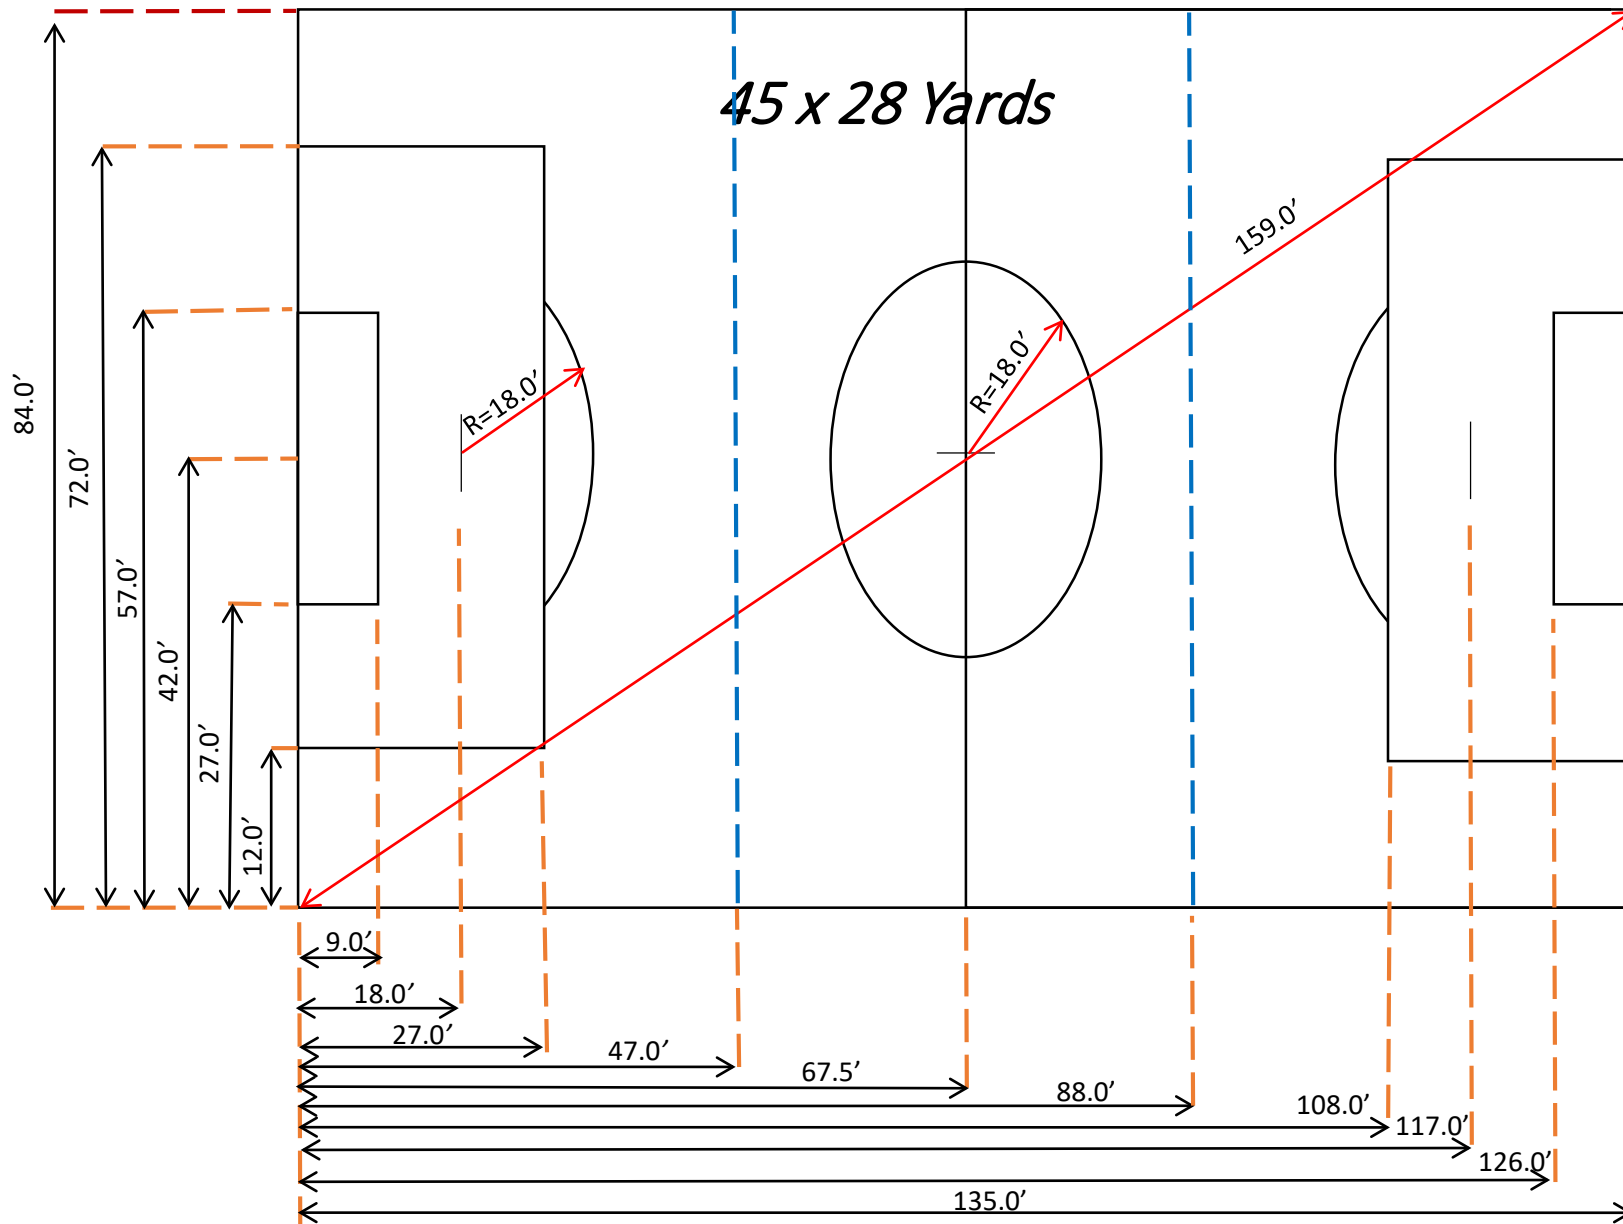

EAST GREENWICH, NJ SOCCER ASSOCIATION

FIELD DIMENSIONS AND LAYOUTS

Field Layout – 11v11 Large

Field Layout -11v11 Small

Field Layout – 9v9

Field Layout – 7v7

60 X 45 Yards (F2 & B5)

Field Layout – 5v5

Field Layout – 5v5

45 x 28 Yards

Field Layout – 3v3

SIZING

- **Maximum Size**

- F1 = 300' x 180' / (100 x 60 Yards)
- F2 = 180' x 135' / (60 X 45 Yards)
- F3 = 315' x 194' / (105 x 64 Yards)
- B1 = 300' x 180' / (100 x 60 Yards)
- B2 = 300' x 180' / (100 x 60 Yards)
- B3 = 291' x 189' / (97 x 63 Yards)
- B4 = 315' x 225' / (105 x 75 Yards)
- B5 = 180' x 135' / (60 X 45 Yards)

- **Layout Size**

- 11 v 11 Large = 105 x 75 Yards
- 11 v 11 Small = 100 x 60 Yards
- 9 v 9 = 75 x 47.3 Yards
- 7 v-7 = 60 x 45 Yards
- 5 v-5 = 45 x 28 Yards
- 3 v-3 = 30 x 20 Yards