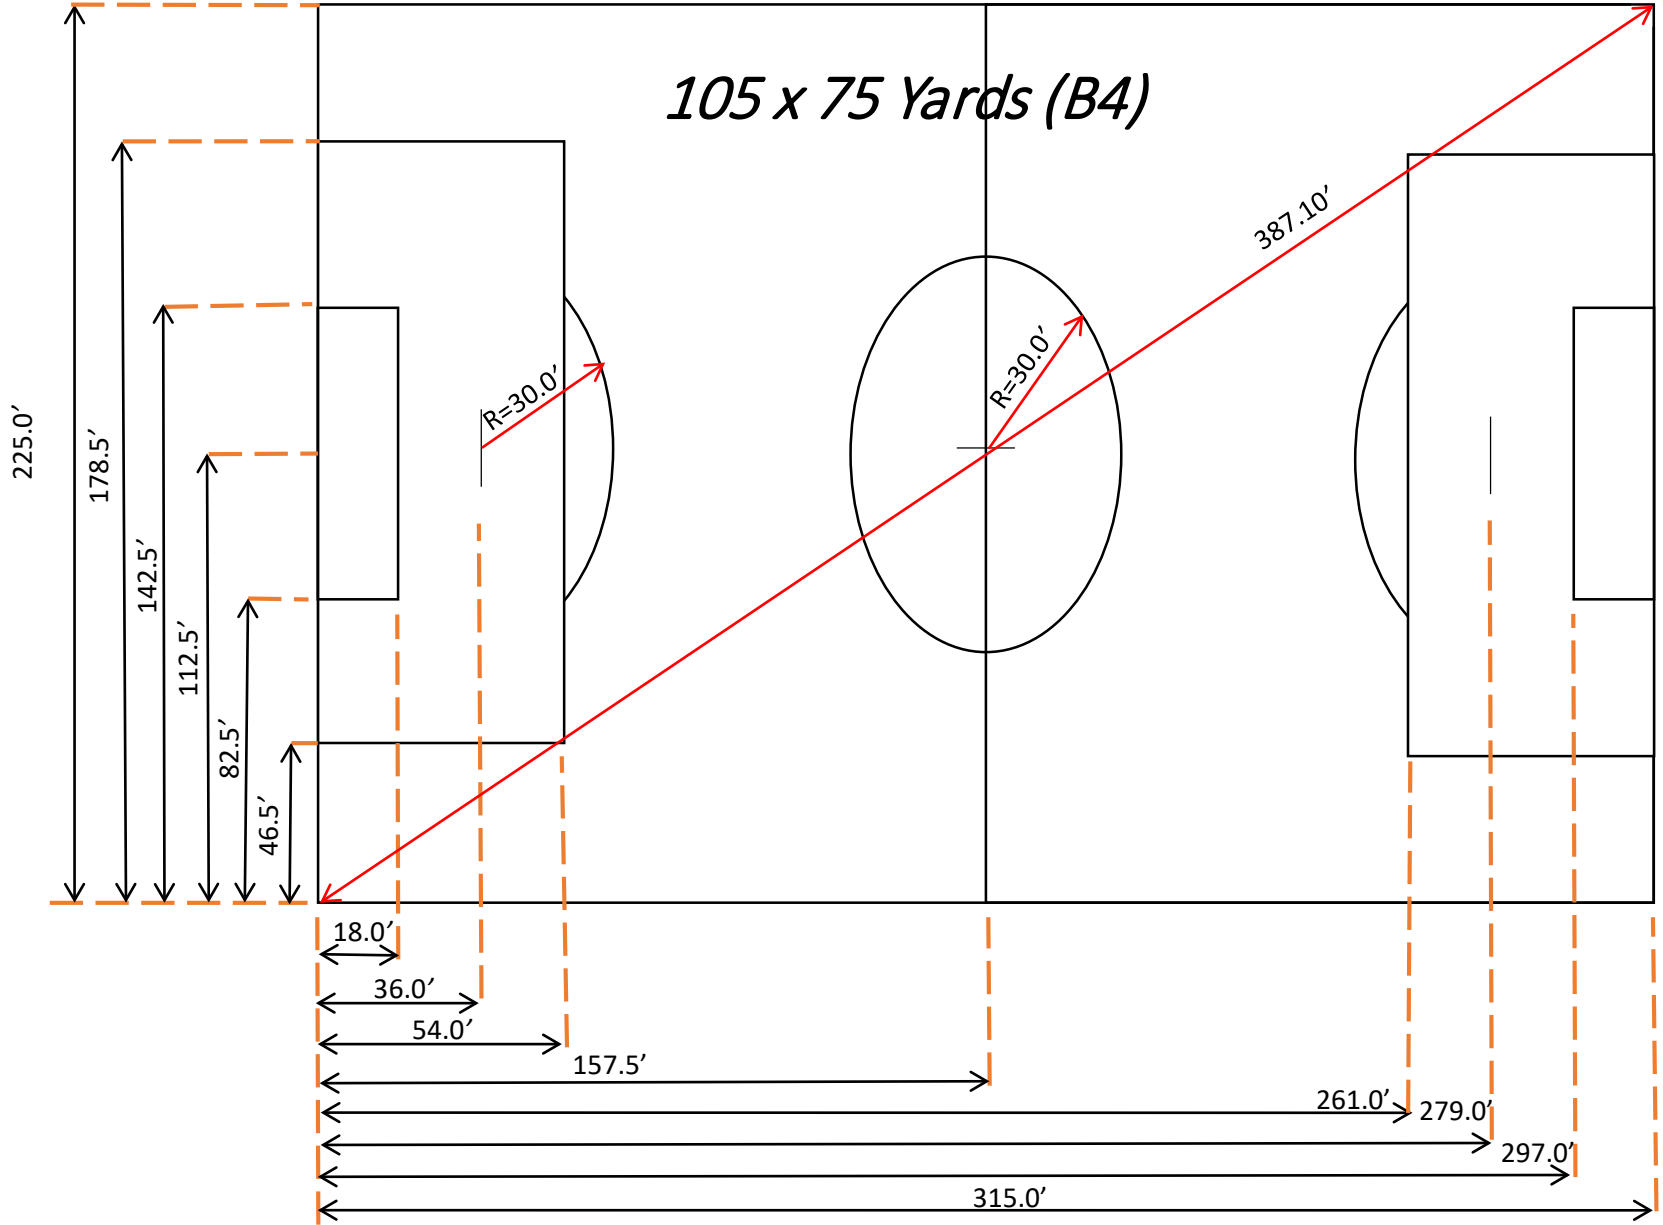

EAST GREENWICH, NJ SOCCER ASSOCIATION

FIELD DIMENSIONS AND LAYOUTS

Field Layout – 11v11 Large

Field Layout -11v11 Small

Field Layout – 9v9

Field Layout – 7v7

60 X 45 Yards (F2 & B5)

Field Layout – 5v5

Field Layout – 5v5

45 x 28 Yards

Field Layout – 3v3

SIZING

- **Maximum Size**

- F1 = 300' x 180' / (100 x 60 Yards)
- F2 = 180' x 135' / (60 X 45 Yards)
- F3 = 315' x 194' / (105 x 64 Yards)
- B1 = 300' x 180' / (100 x 60 Yards)
- B2 = 300' x 180' / (100 x 60 Yards)
- B3 = 291' x 189' / (97 x 63 Yards)
- B4 = 315' x 225' / (105 x 75 Yards)
- B5 = 180' x 135' / (60 X 45 Yards)

- **Layout Size**

- 11 v 11 Large = 105 x 75 Yards
- 11 v 11 Small = 100 x 60 Yards
- 9 v 9 = 75 x 47.3 Yards
- 7 v-7 = 60 x 45 Yards
- 5 v-5 = 45 x 28 Yards
- 3 v-3 = 30 x 20 Yards