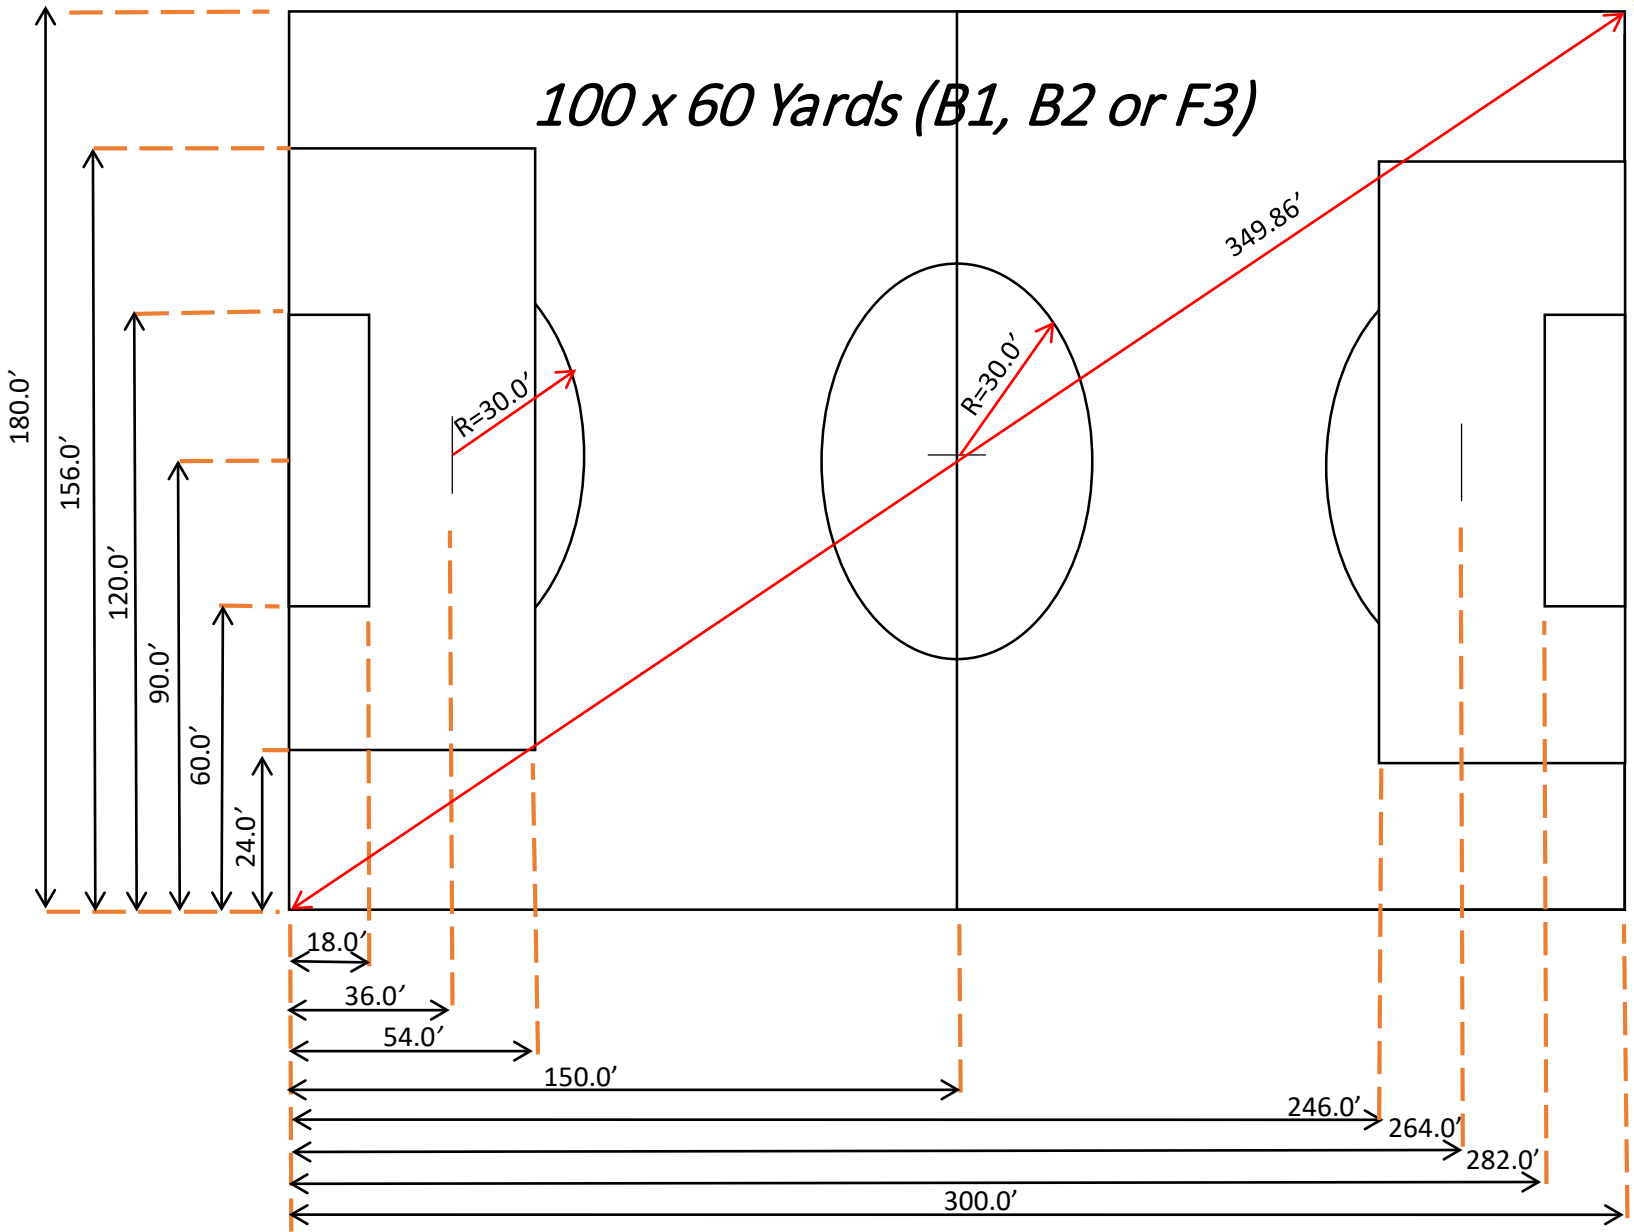

EAST GREENWICH, NJ SOCCER ASSOCIATION

FIELD DIMENSIONS AND LAYOUTS

Field Layout – 11v11 Large

Field Layout -11v11 Small

Field Layout – 9v9

Field Layout – 7v7

60 X 45 Yards (F2 & B5)

Field Layout – 5v5

Field Layout – 5v5

45 x 28 Yards

Field Layout – 3v3

SIZING

- **Maximum Size**

- F1 = 300' x 180' / (100 x 60 Yards)
- F2 = 180' x 135' / (60 X 45 Yards)
- F3 = 315' x 194' / (105 x 64 Yards)
- B1 = 300' x 180' / (100 x 60 Yards)
- B2 = 300' x 180' / (100 x 60 Yards)
- B3 = 291' x 189' / (97 x 63 Yards)
- B4 = 315' x 225' / (105 x 75 Yards)
- B5 = 180' x 135' / (60 X 45 Yards)

- **Layout Size**

- 11 v 11 Large = 105 x 75 Yards
- 11 v 11 Small = 100 x 60 Yards
- 9 v 9 = 75 x 47.3 Yards
- 7 v-7 = 60 x 45 Yards
- 5 v-5 = 45 x 28 Yards
- 3 v-3 = 30 x 20 Yards