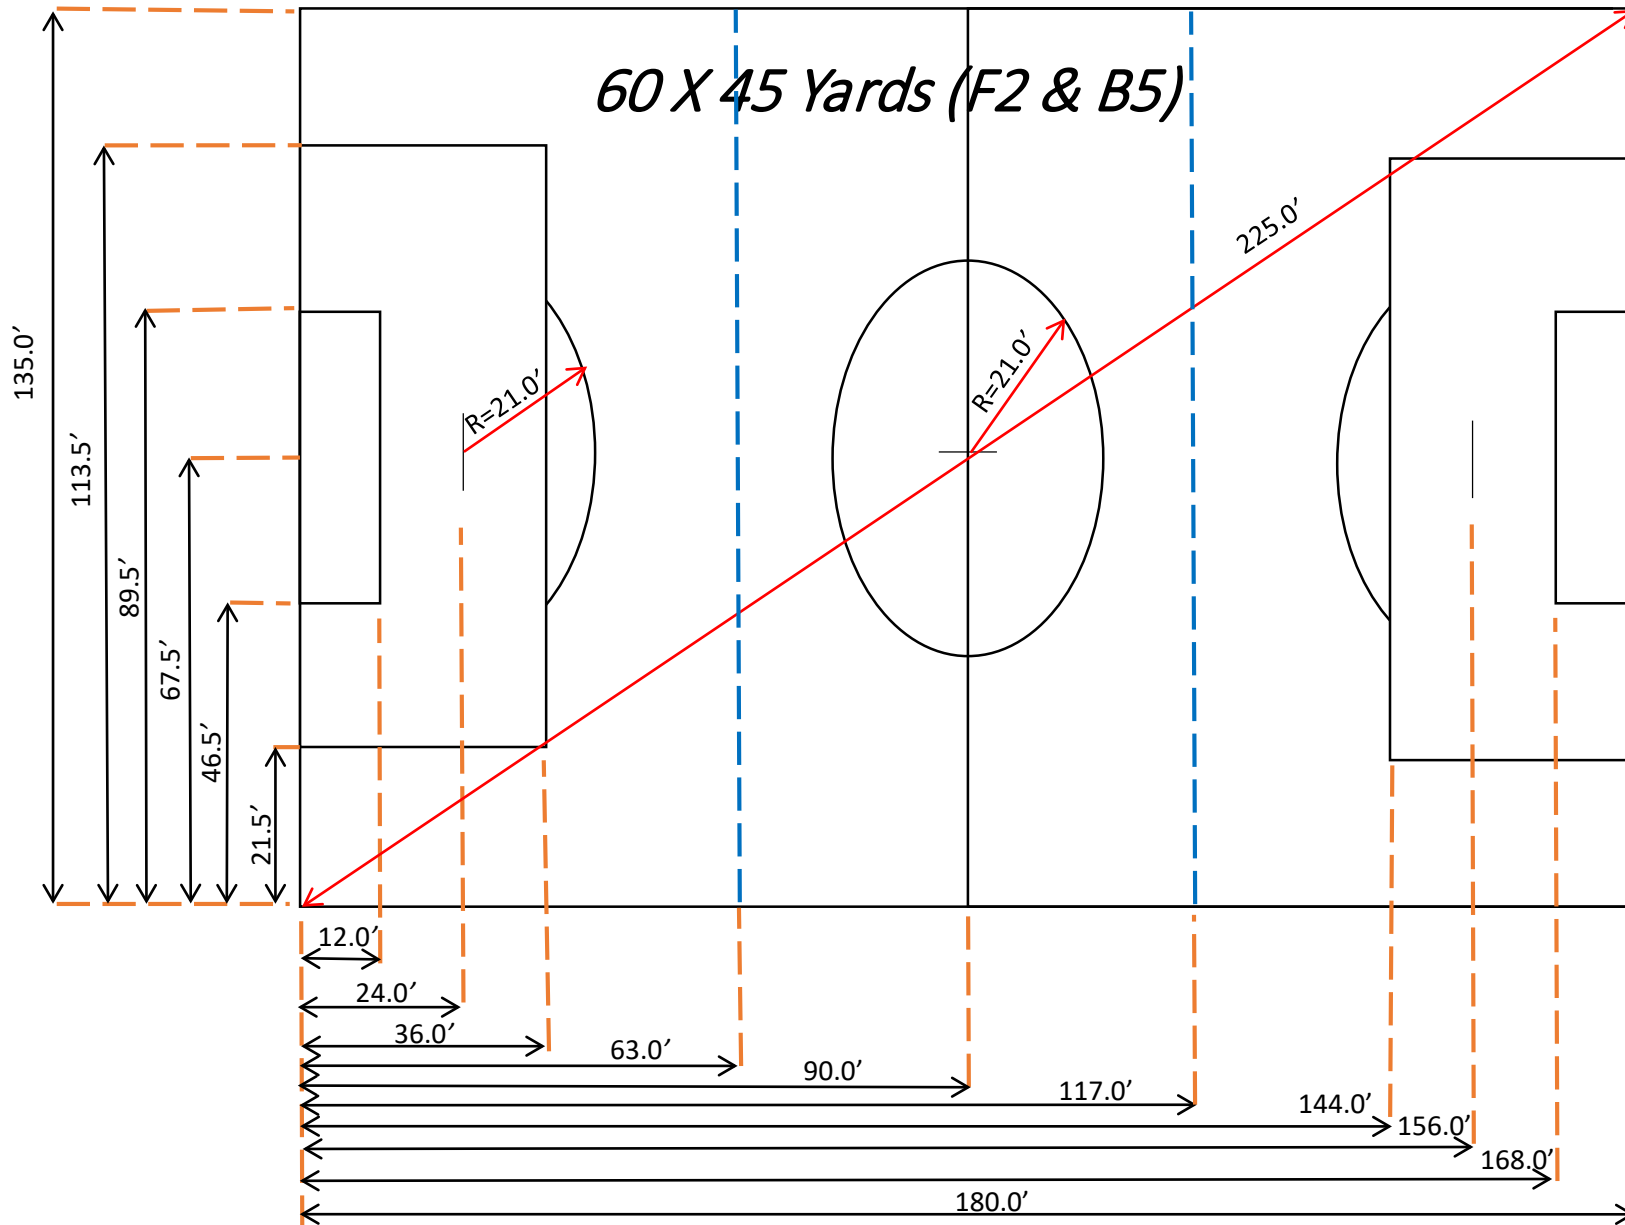

EAST GREENWICH, NJ SOCCER ASSOCIATION

FIELD DIMENSIONS AND LAYOUTS

Field Layout – 11v11 Large

Field Layout -11v11 Small

Field Layout – 9v9

Field Layout – 7v7

60 X 45 Yards (F2 & B5)

Field Layout – 5v5

Field Layout – 5v5

45 x 28 Yards

Field Layout – 3v3

SIZING

- **Maximum Size**

- F1 = 300' x 180' / (100 x 60 Yards)
- F2 = 180' x 135' / (60 X 45 Yards)
- F3 = 315' x 194' / (105 x 64 Yards)
- B1 = 300' x 180' / (100 x 60 Yards)
- B2 = 300' x 180' / (100 x 60 Yards)
- B3 = 291' x 189' / (97 x 63 Yards)
- B4 = 315' x 225' / (105 x 75 Yards)
- B5 = 180' x 135' / (60 X 45 Yards)

- **Layout Size**

- 11 v 11 Large = 105 x 75 Yards
- 11 v 11 Small = 100 x 60 Yards
- 9 v 9 = 75 x 47.3 Yards
- 7 v-7 = 60 x 45 Yards
- 5 v-5 = 45 x 28 Yards
- 3 v-3 = 30 x 20 Yards