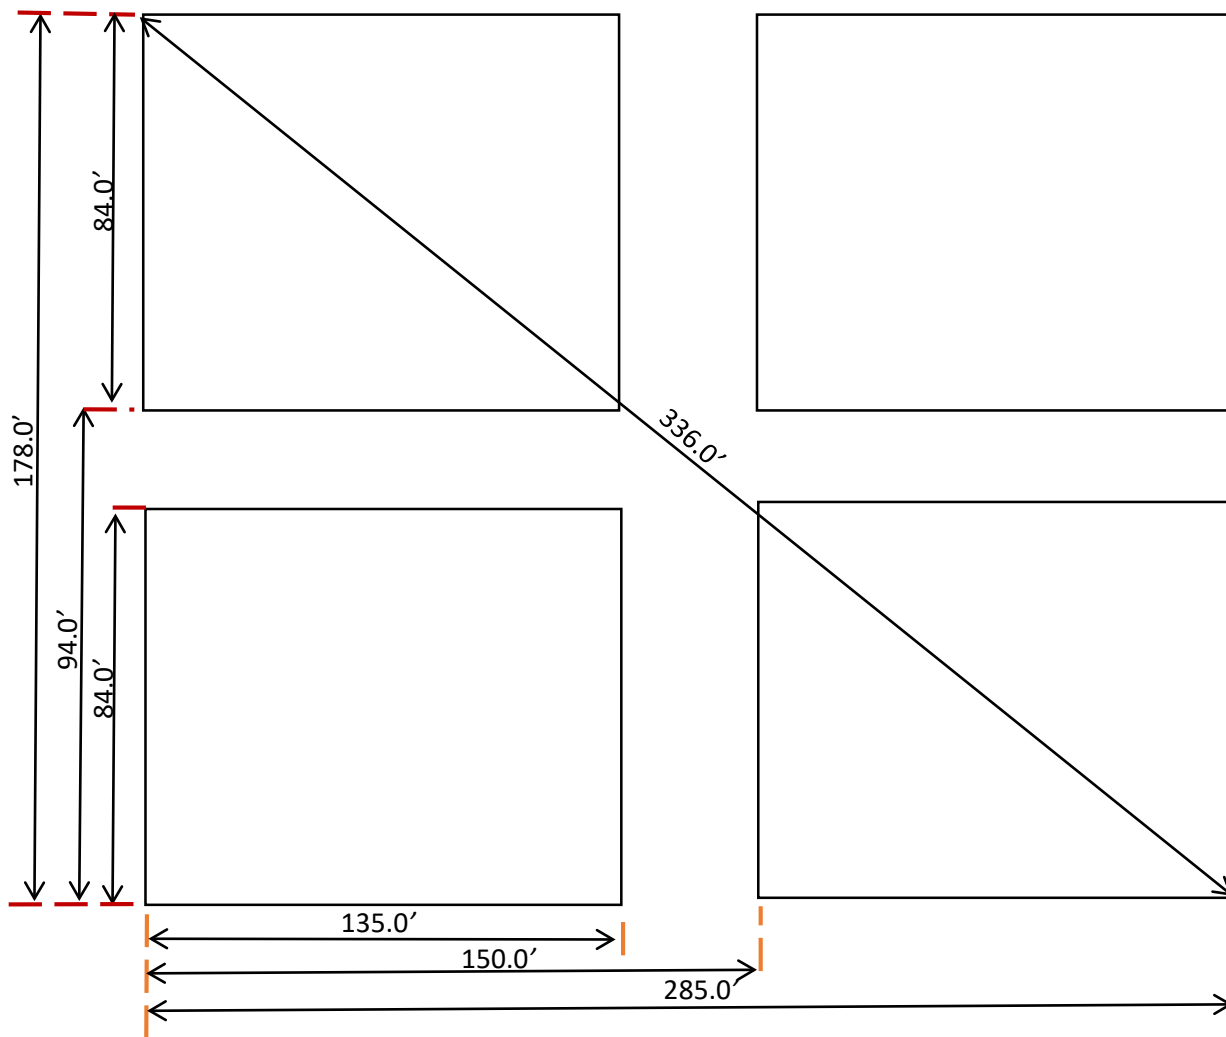

EAST GREENWICH, NJ SOCCER ASSOCIATION

FIELD DIMENSIONS AND LAYOUTS

Field Layout – 11v11 Large

Field Layout -11v11 Small

Field Layout – 9v9

Field Layout – 7v7

60 X 45 Yards (F2 & B5)

Field Layout – 5v5

Field Layout – 5v5

45 x 28 Yards

Field Layout – 3v3

SIZING

- **Maximum Size**

- F1 = 300' x 180' / (100 x 60 Yards)
- F2 = 180' x 135' / (60 X 45 Yards)
- F3 = 315' x 194' / (105 x 64 Yards)
- B1 = 300' x 180' / (100 x 60 Yards)
- B2 = 300' x 180' / (100 x 60 Yards)
- B3 = 291' x 189' / (97 x 63 Yards)
- B4 = 315' x 225' / (105 x 75 Yards)
- B5 = 180' x 135' / (60 X 45 Yards)

- **Layout Size**

- 11 v 11 Large = 105 x 75 Yards
- 11 v 11 Small = 100 x 60 Yards
- 9 v 9 = 75 x 47.3 Yards
- 7 v-7 = 60 x 45 Yards
- 5 v-5 = 45 x 28 Yards
- 3 v-3 = 30 x 20 Yards