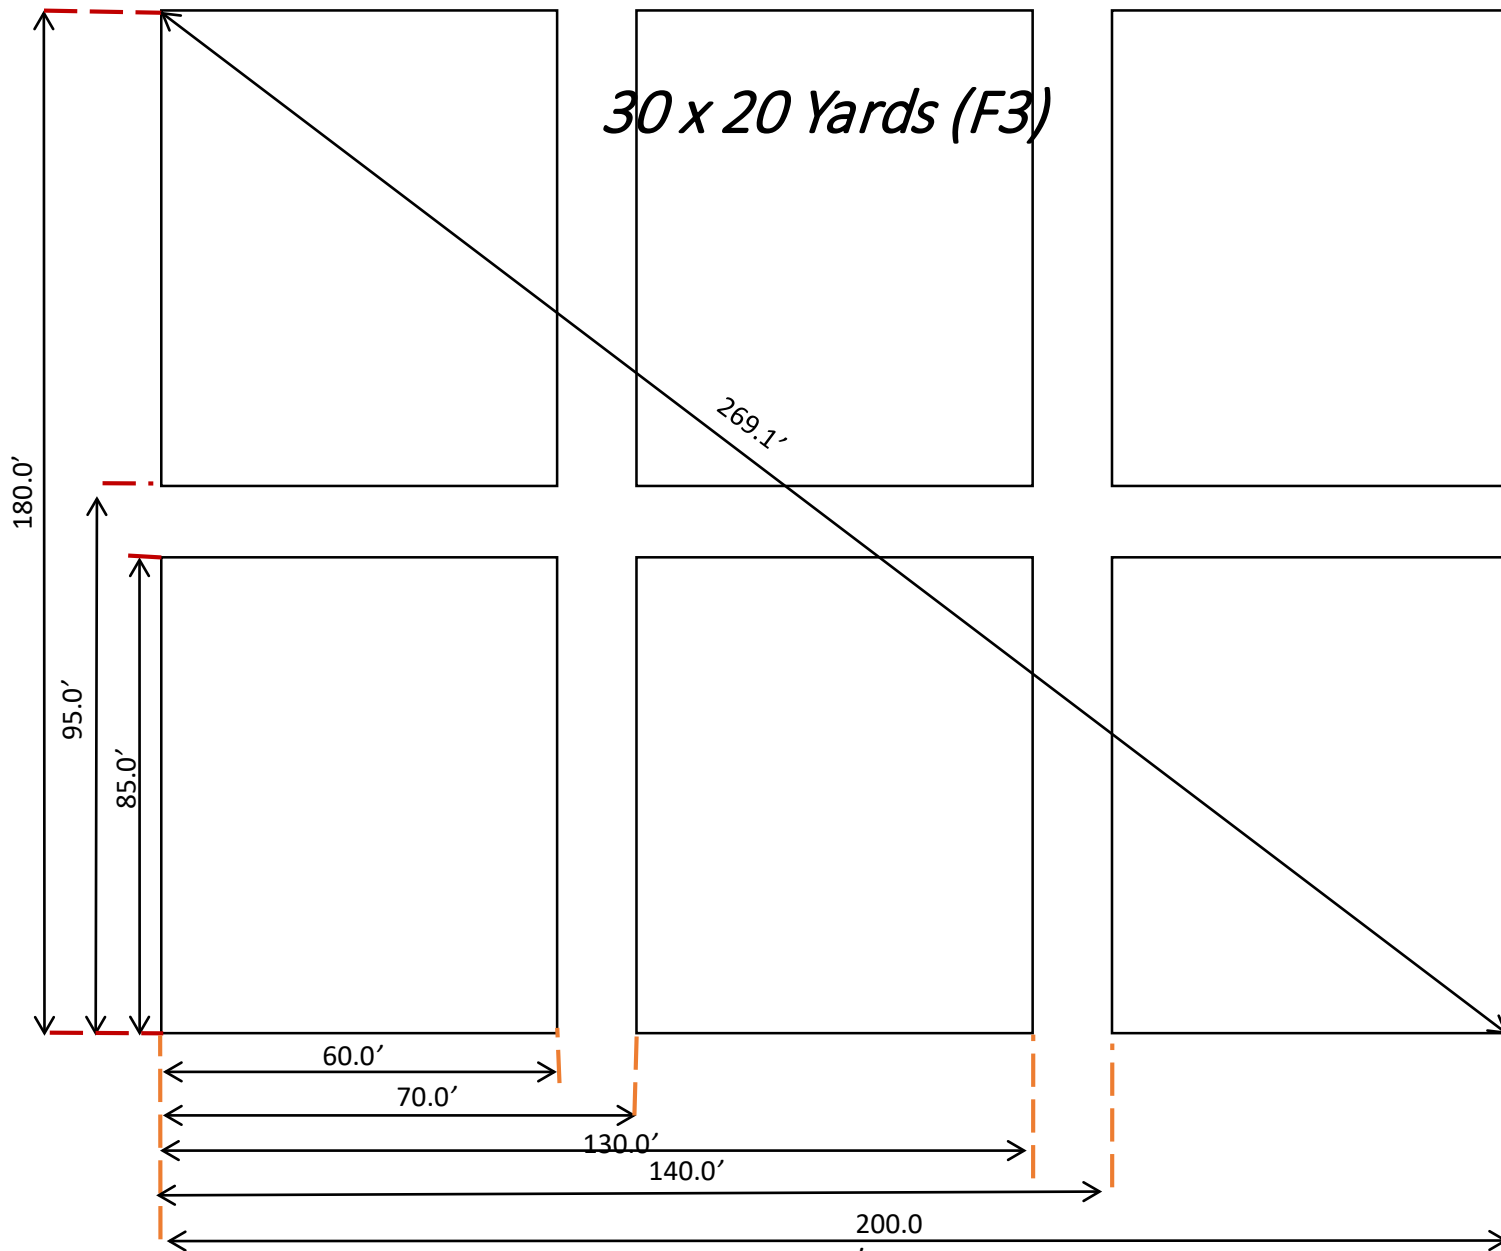

EAST GREENWICH, NJ SOCCER ASSOCIATION

FIELD DIMENSIONS AND LAYOUTS

Field Layout – 11v11 Large

Field Layout -11v11 Small

Field Layout – 9v9

Field Layout – 7v7

60 X 45 Yards (F2 & B5)

Field Layout – 5v5

Field Layout – 5v5

45 x 28 Yards

Field Layout – 3v3

SIZING

- **Maximum Size**

- F1 = 300' x 180' / (100 x 60 Yards)
- F2 = 180' x 135' / (60 X 45 Yards)
- F3 = 315' x 194' / (105 x 64 Yards)
- B1 = 300' x 180' / (100 x 60 Yards)
- B2 = 300' x 180' / (100 x 60 Yards)
- B3 = 291' x 189' / (97 x 63 Yards)
- B4 = 315' x 225' / (105 x 75 Yards)
- B5 = 180' x 135' / (60 X 45 Yards)

- **Layout Size**

- 11 v 11 Large = 105 x 75 Yards
- 11 v 11 Small = 100 x 60 Yards
- 9 v 9 = 75 x 47.3 Yards
- 7 v-7 = 60 x 45 Yards
- 5 v-5 = 45 x 28 Yards
- 3 v-3 = 30 x 20 Yards