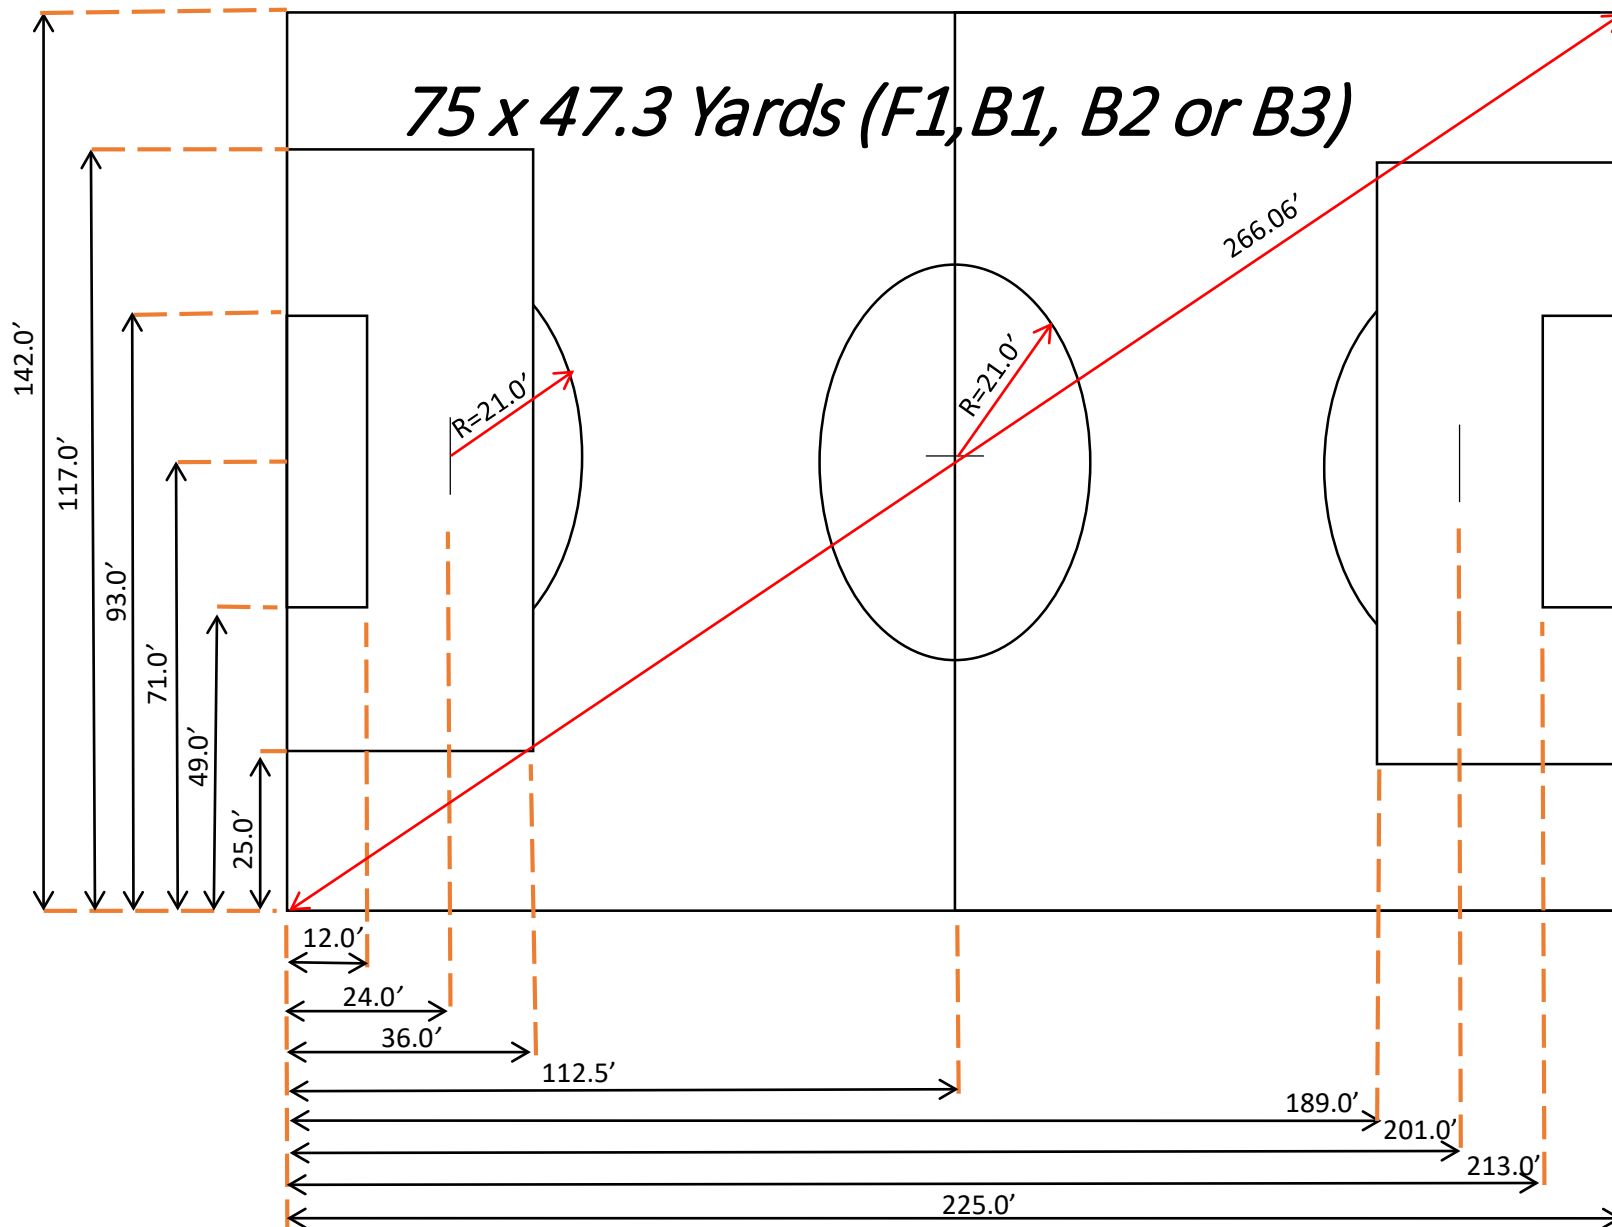

EAST GREENWICH, NJ SOCCER ASSOCIATION

FIELD DIMENSIONS AND LAYOUTS

Field Layout – 11v11 Large

Field Layout -11v11 Small

Field Layout – 9v9

Field Layout – 7v7

60 X 45 Yards (F2 & B5)

Field Layout – 5v5

Field Layout – 5v5

45 x 28 Yards

Field Layout – 3v3

SIZING

- **Maximum Size**

- F1 = 300' x 180' / (100 x 60 Yards)
- F2 = 180' x 135' / (60 X 45 Yards)
- F3 = 315' x 194' / (105 x 64 Yards)
- B1 = 300' x 180' / (100 x 60 Yards)
- B2 = 300' x 180' / (100 x 60 Yards)
- B3 = 291' x 189' / (97 x 63 Yards)
- B4 = 315' x 225' / (105 x 75 Yards)
- B5 = 180' x 135' / (60 X 45 Yards)

- **Layout Size**

- 11 v 11 Large = 105 x 75 Yards
- 11 v 11 Small = 100 x 60 Yards
- 9 v 9 = 75 x 47.3 Yards
- 7 v-7 = 60 x 45 Yards
- 5 v-5 = 45 x 28 Yards
- 3 v-3 = 30 x 20 Yards